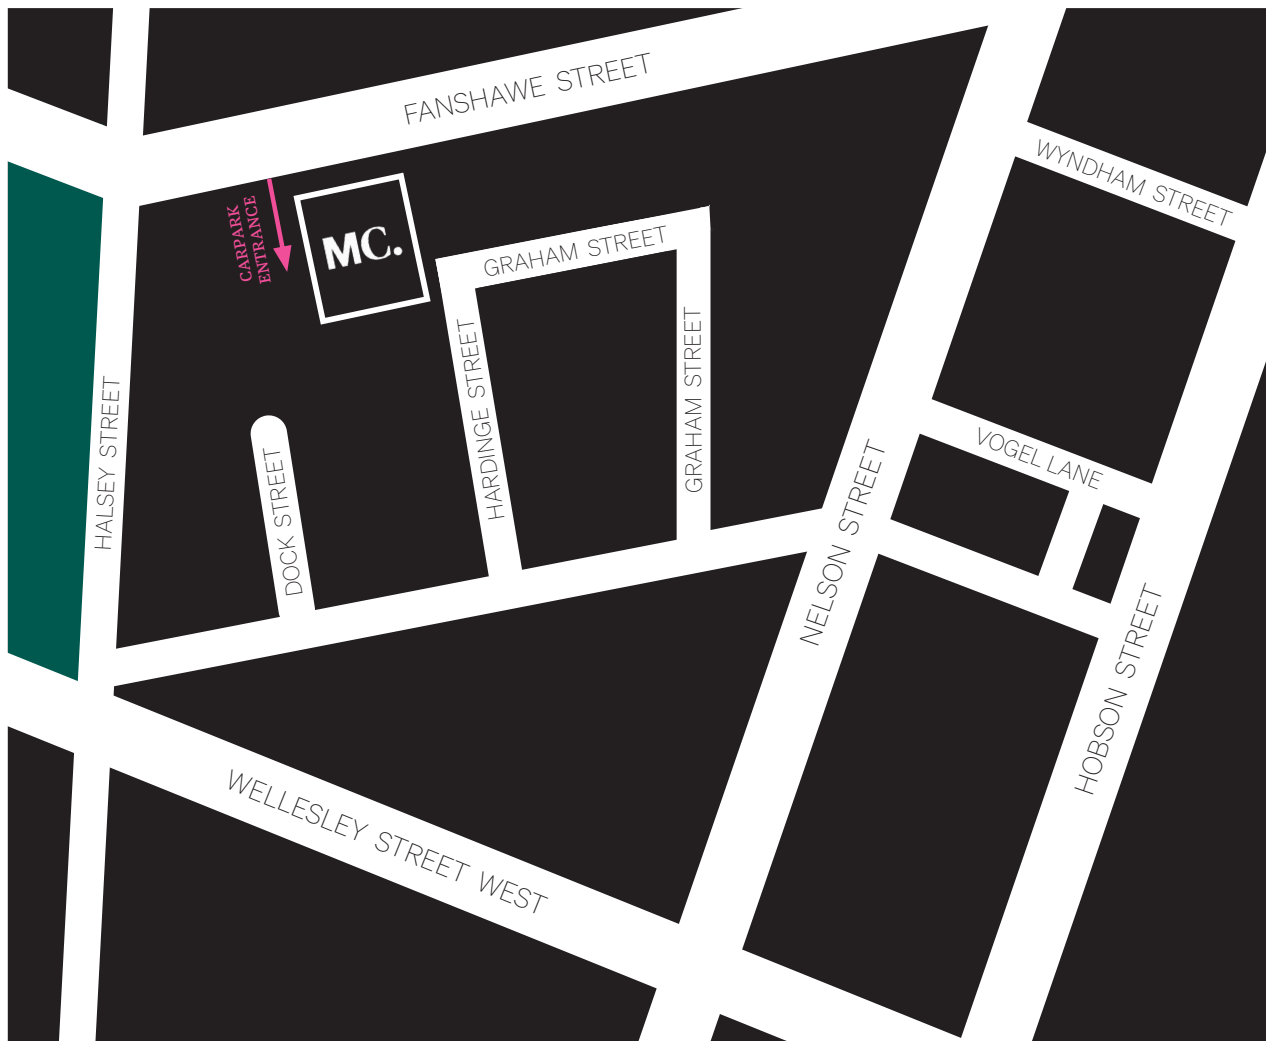

# Visitor parking at MC

**MC Centre**  
**8 Hardinge St**  
**Auckland**

**Phone: 09 336 7500**

- Visitor parking is accessible from 136 Fanshawe Street
- Use the intercom to speak to MC's reception. They will direct you up the ramp to a visitor park
- Parking is available from 8am to 5.30pm
- Take the lift to reception on Level 7
- Please book your carpark prior to your visit